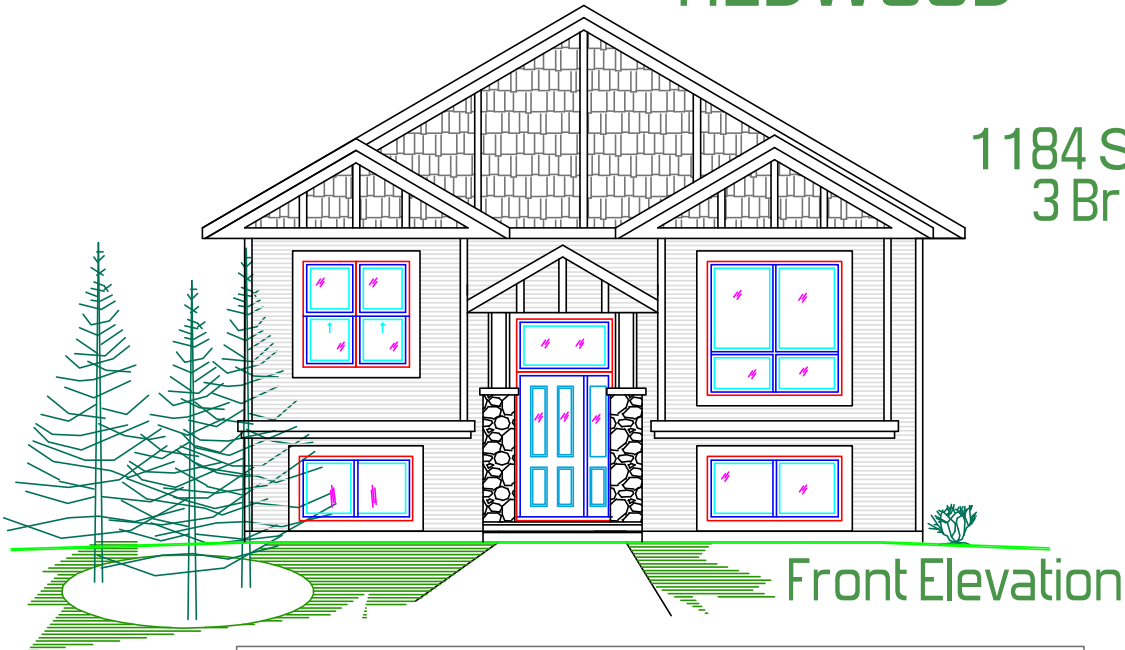

Riser Homes

Designed For Living Built For Life

REDWOOD

1184 Sqft Bilevel
3 Brm, 2 Bath

Front Elevation

Main Floor Plan