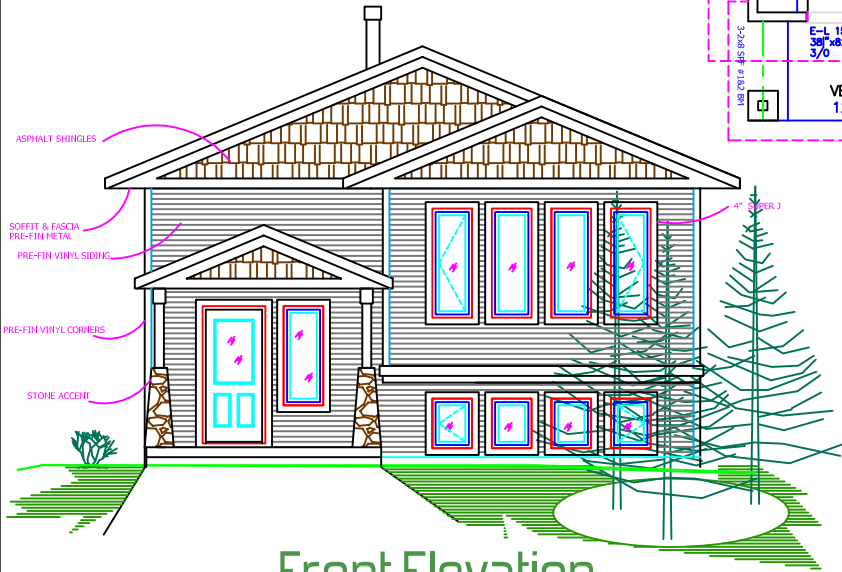

THE CAMELLIA

28'0 WIDE
1272 Sqft BILEVEL
3 Brm, 2 Baths

LOWER FLOOR PLAN

www.riserhomes.com

BOX 238, RED DEER, AB - TEL: 403-347-8447 FAX: 403-347-8442 EMAIL riserdev@telusplanet.net

THE CAMELLIA

28'0 WIDE
1272 Sqft BILEVEL
3 Brm, 2 Baths

Front Elevation

Main Floor Plan