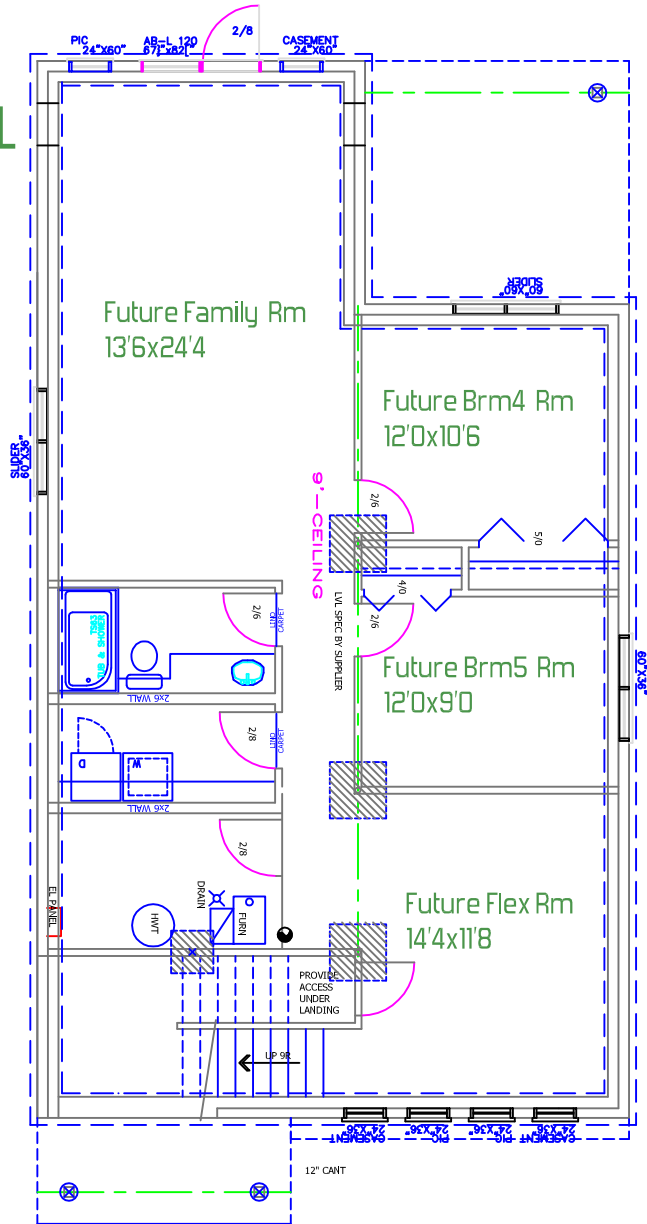

THE CAMELLIA

28'0 WIDE
1272 Sqft BILEVEL
3 Brm, 2 Baths

LOWER FLOOR PLAN

www.riserhomes.com

BOX 238, RED DEER, AB - TEL: 403-347-8447 FAX: 403-347-8442 EMAIL riserdev@telusplanet.net

THE CAMELLIA

28'0 WIDE
1272 Sqft BILEVEL
3 Brm, 2 Baths

Front Elevation

Main Floor Plan