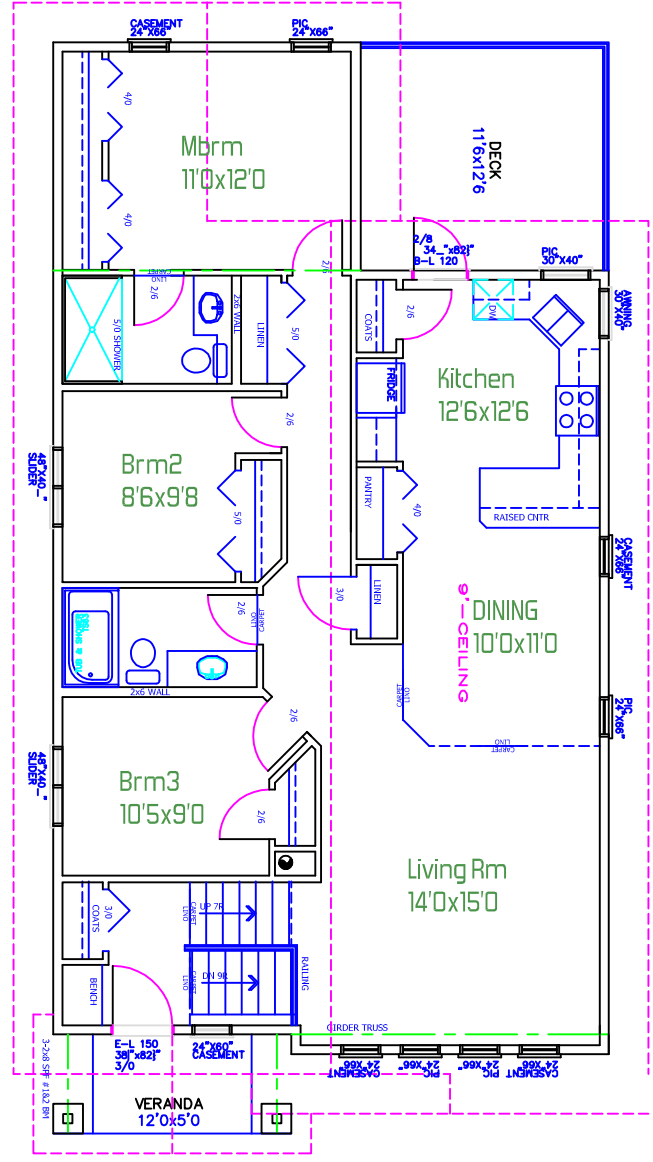

THE CAMELLIA

28'0 WIDE
1272 Sqft BILEVEL
3 Brm, 2 Baths

LOWER FLOOR PLAN

www.riserhomes.com

BOX 238, RED DEER, AB - TEL: 403-347-8447 FAX: 403-347-8442 EMAIL riserdev@telusplanet.net

THE CAMELLIA

28'0 WIDE
1272 Sqft BILEVEL
3 Brm, 2 Baths

Front Elevation

Main Floor Plan