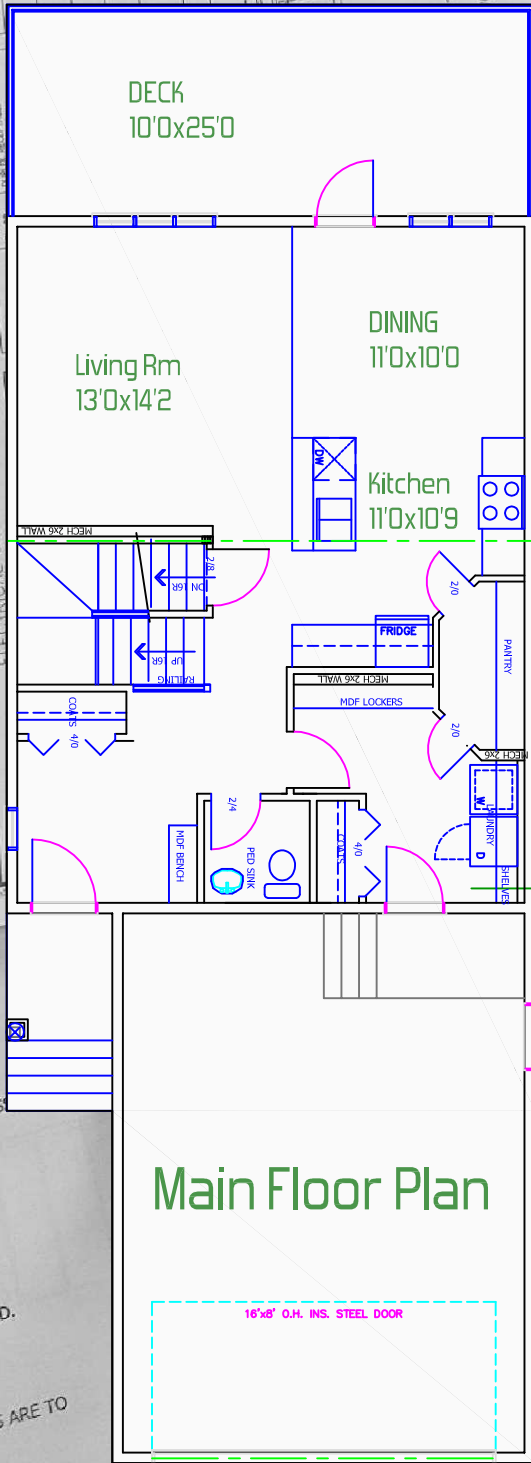

Designed For Living • Built For Life

1586 Sqft Two Story
3 Brm 2 1/2 Baths
Attached Garage
25'0 WIDE

Front Elevation
THE BONSAI

www.riserhomes.com
1-6784 65 Ave, RED DEER, AB -
TEL: 403-347-8447
FAX: 403-347-8442

Designed For Living • Built For Life

1586 Sqft Two Story
3 Brm, 2 1/2 Baths
Attached Garage
25'0" WIDE
THE BONSAI

UPPER FLOOR PLAN

LOWER FLOOR PLAN

www.riserhomes.com
1- 6784 65 Ave, RED DEER, AB -
TEL: 403-347-8447
FAX: 403-347-8442