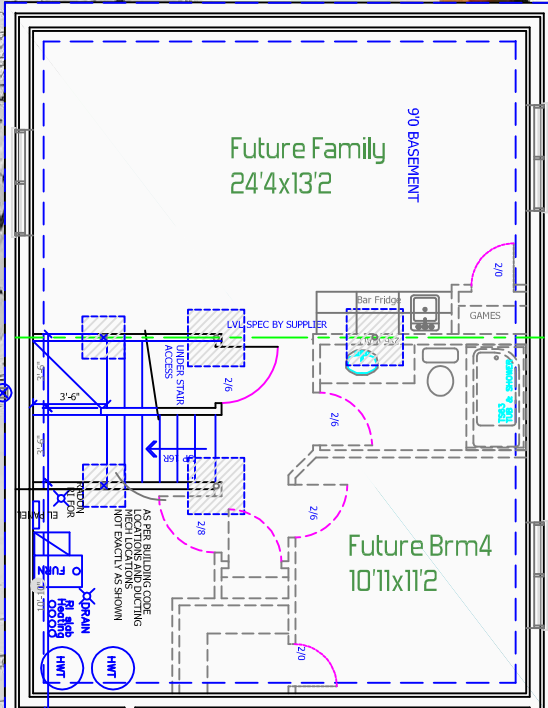

Designed For Living • Built For Life

1586 Sqft Two Story
3 Brm 2 1/2 Baths
Attached Garage
25'0 WIDE

Front Elevation
THE BONSAI

www.riserhomes.com
1-6784 65 Ave, RED DEER, AB -
TEL: 403-347-8447
FAX: 403-347-8442

Designed For Living • Built For Life

1586 Sqft Two Story
3 Brm, 2 1/2 Baths
Attached Garage
25'0" WIDE
THE BONSAI

UPPER FLOOR PLAN

LOWER FLOOR PLAN

www.riserhomes.com
1- 6784 65 Ave, RED DEER, AB -
TEL: 403-347-8447
FAX: 403-347-8442