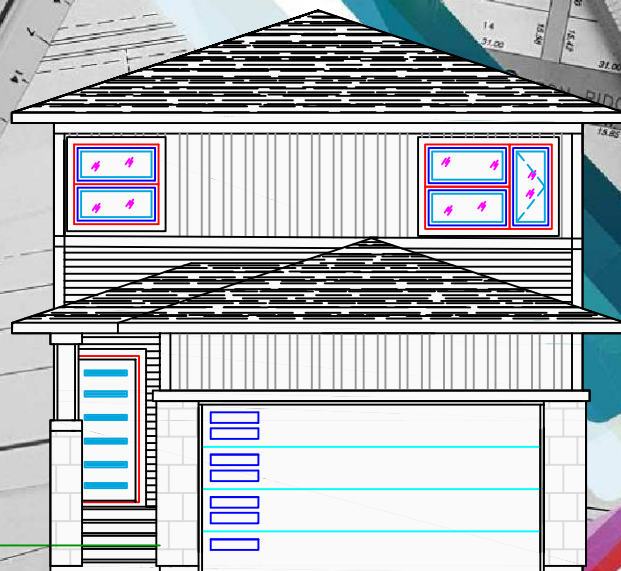

Designed For Living • Built For Life

1586 Sqft Two Story
3 Brm 2 1/2 Baths
Attached Garage
25'0 WIDE

Front Elevation
THE BONSAI

www.riserhomes.com
1-6784 65 Ave, RED DEER, AB -
TEL: 403-347-8447
FAX: 403-347-8442

Designed For Living • Built For Life

1586 Sqft Two Story
3 Brm, 2 1/2 Baths
Attached Garage
25'0" WIDE
THE BONSAI

UPPER FLOOR PLAN

LOWER FLOOR PLAN

www.riserhomes.com
1- 6784 65 Ave, RED DEER, AB -
TEL: 403-347-8447
FAX: 403-347-8442