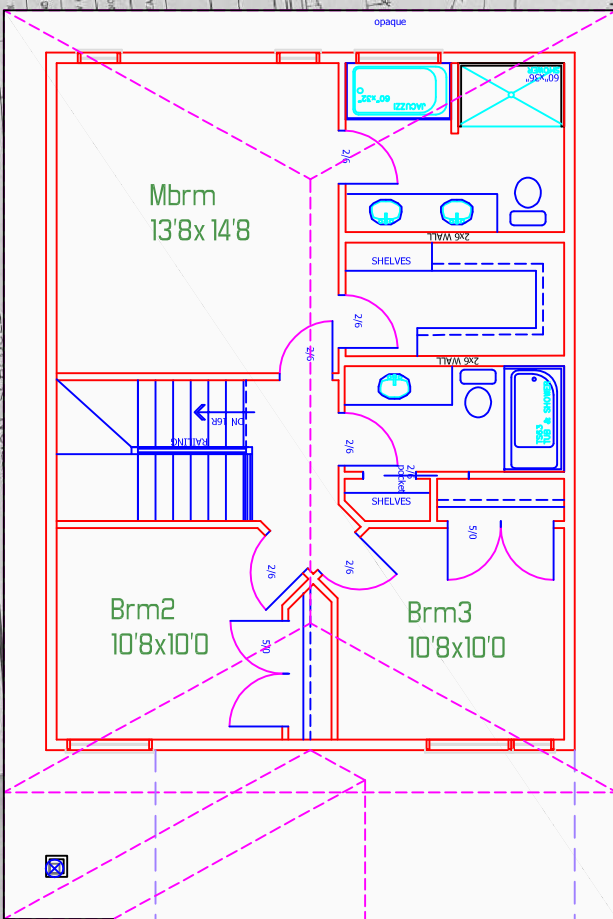

Designed For Living • Built For Life

1586 Sqft Two Story
3 Brm 2 1/2 Baths
Attached Garage
25'0 WIDE

Front Elevation
THE BONSAI

www.riserhomes.com
1-6784 65 Ave, RED DEER, AB -
TEL: 403-347-8447
FAX: 403-347-8442

Designed For Living • Built For Life

1586 Sqft Two Story
3 Brm, 2 1/2 Baths
Attached Garage
25'0" WIDE
THE BONSAI

UPPER FLOOR PLAN

LOWER FLOOR PLAN

www.riserhomes.com
1- 6784 65 Ave, RED DEER, AB -
TEL: 403-347-8447
FAX: 403-347-8442