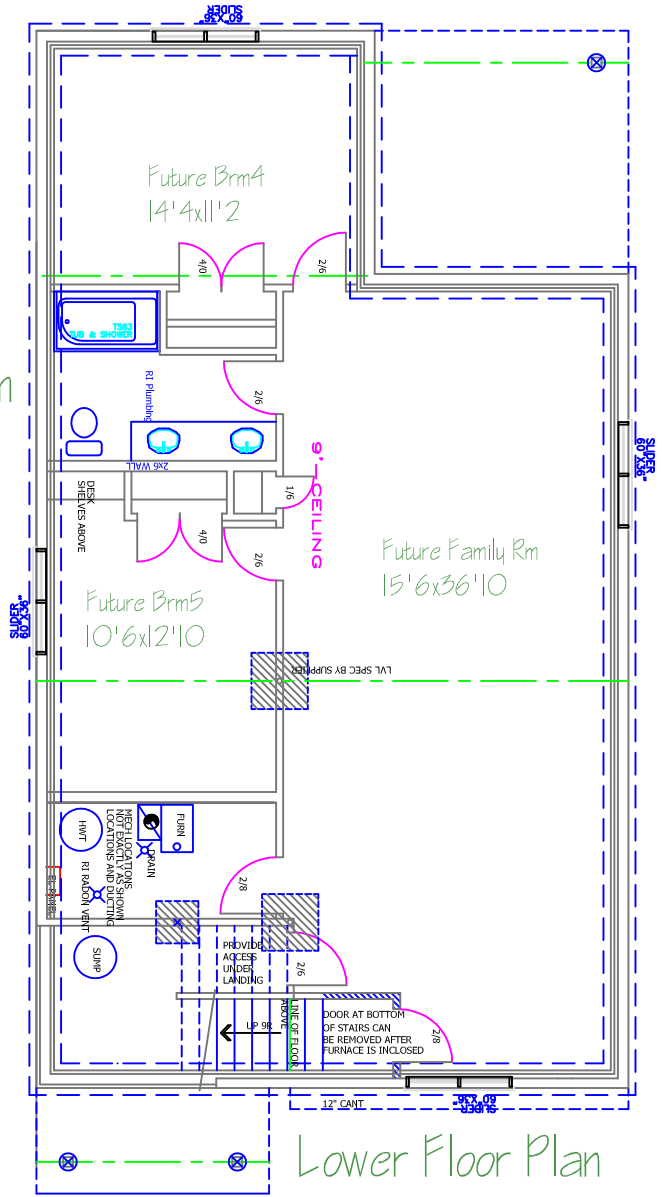

THE CAMELLIA

1272 Sqft BILEVEL
 3 Brm, 2 Baths
 Main Floor Laundry

Main Floor Plan

www.riserhomes.com

BOX 238, RED DEER, AB -TEL: 403-347-8447 FAX: 403-347-8442 EMAIL info@riserhomes.com

THE CAMELLIA

1079 Sqft Future Development

2 Brm, 1 Bath and a Large Family rm

www.riserhomes.com

BOX 238, RED DEER, AB -TEL: 403-347-8447 FAX: 403-347-8442 EMAIL info@riserhomes.com