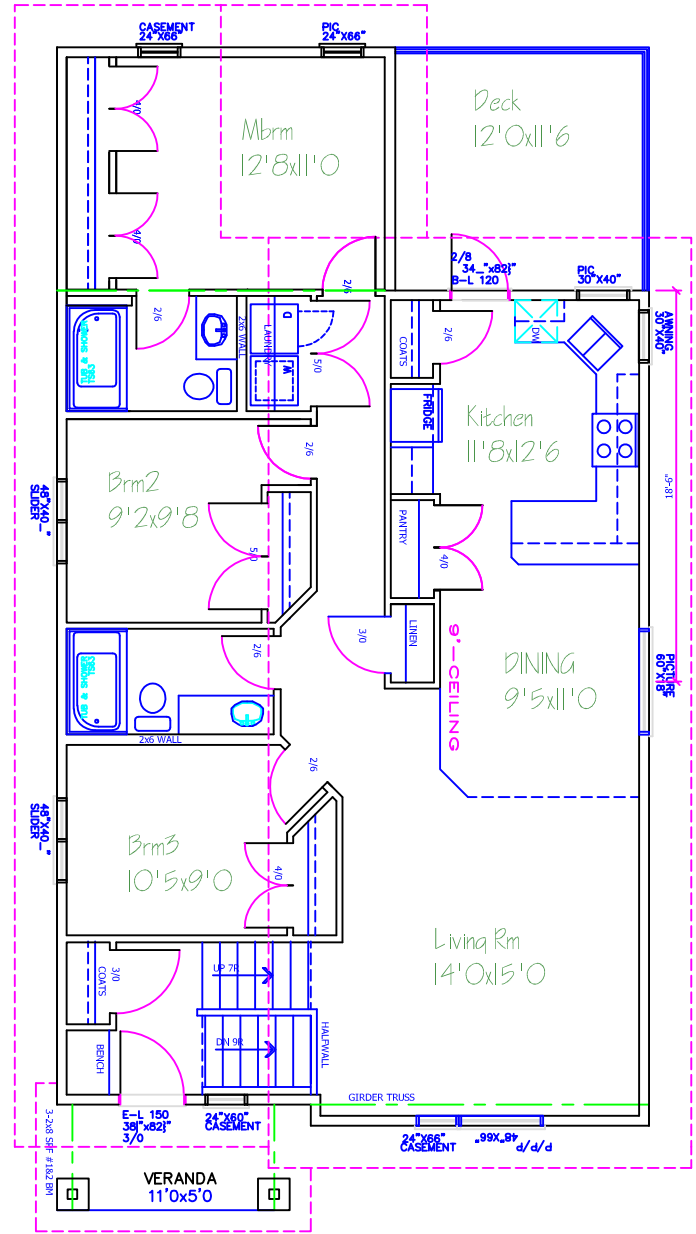

THE CAMELLIA

1272 Sqft BILEVEL
 3 Brm, 2 Baths
 Main Floor Laundry

Main Floor Plan

www.riserhomes.com

BOX 238, RED DEER, AB -TEL: 403-347-8447 FAX: 403-347-8442 EMAIL info@riserhomes.com

THE CAMELLIA

1079 Sqft Future Development

2 Brm, 1 Bath and a Large Family rm

www.riserhomes.com

BOX 238, RED DEER, AB -TEL: 403-347-8447 FAX: 403-347-8442 EMAIL info@riserhomes.com