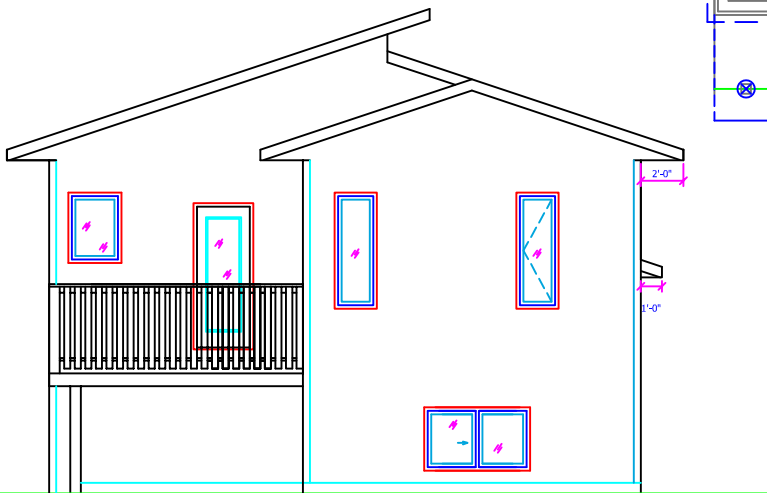

THE CAMELLIA

1079 Sqft Future Development

2 Brm, 1 Bath and a Large Family rm