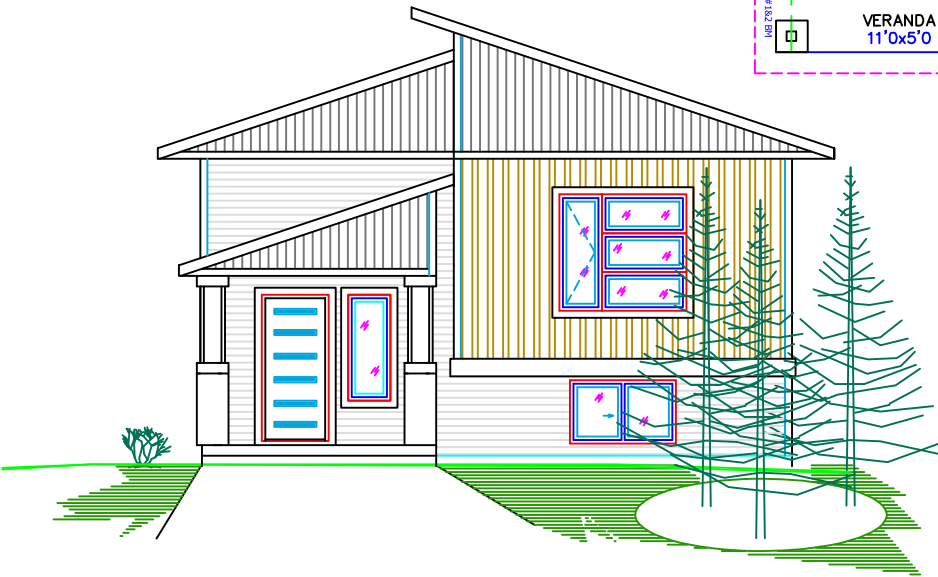

THE CAMELLIA

1272 Sqft BILEVEL
 3 Brm, 2 Baths
 Main Floor Laundry

Main Floor Plan

www.riserhomes.com

BOX 238, RED DEER, AB -TEL: 403-347-8447 FAX: 403-347-8442 EMAIL info@riserhomes.com

THE CAMELLIA

1079 Sqft Future Development

2 Brm, 1 Bath and a Large Family rm

www.riserhomes.com

BOX 238, RED DEER, AB -TEL: 403-347-8447 FAX: 403-347-8442 EMAIL info@riserhomes.com