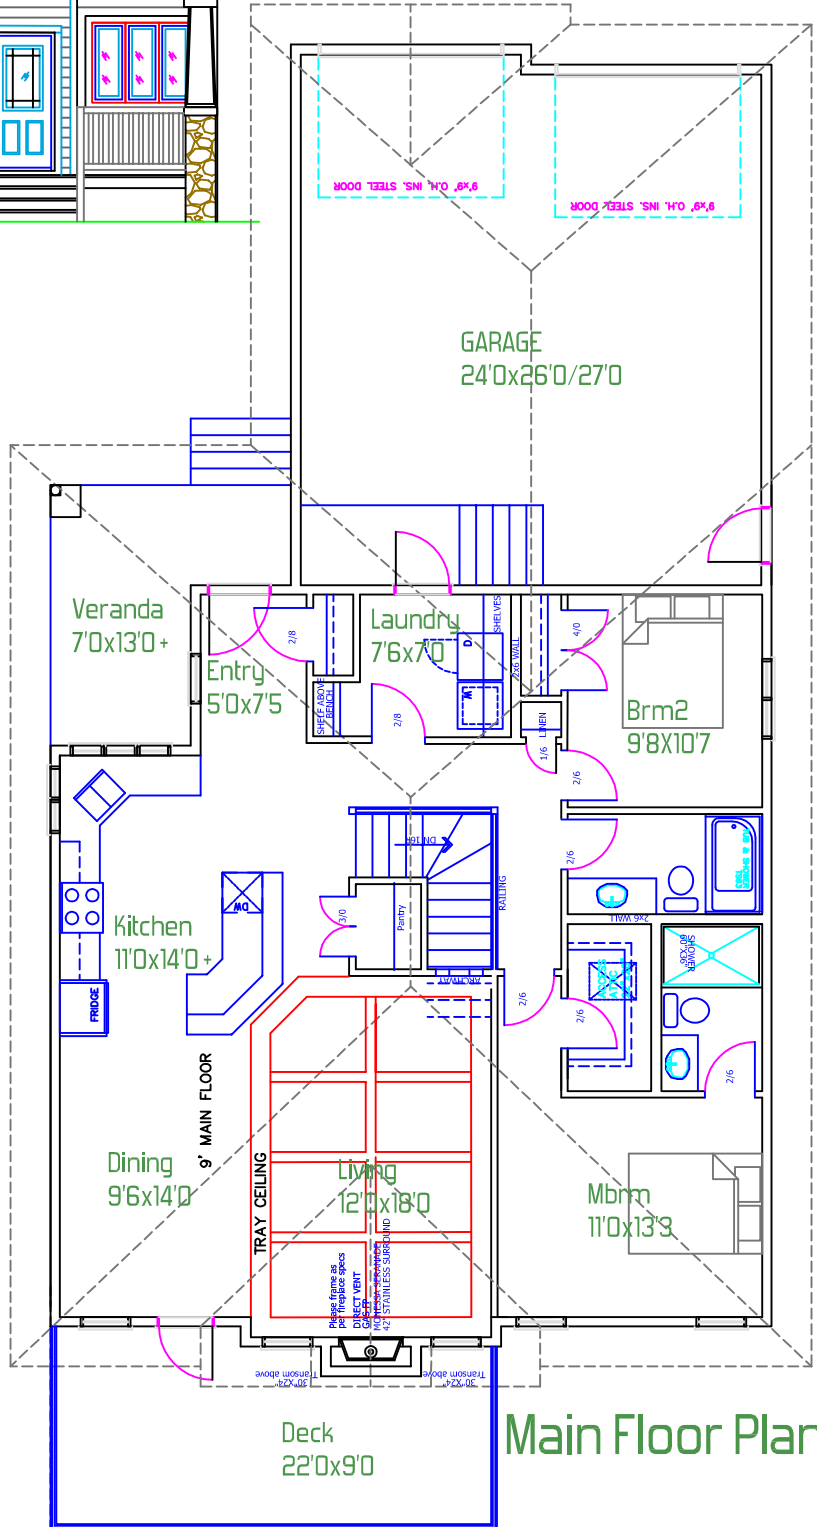

Designed For Living • Built For Life
www.riserhomes.com

Front Elevation

Poplar 3

1297 Sqft Bungalow
2 Brm, 2 Bath
Attached Garage

Main Floor Plan

Designed For Living • Built For Life
www.riserhomes.com

Poplar 3

1297 Sqft Bungalow
2 Brm, 2 Bath
Attached Garage