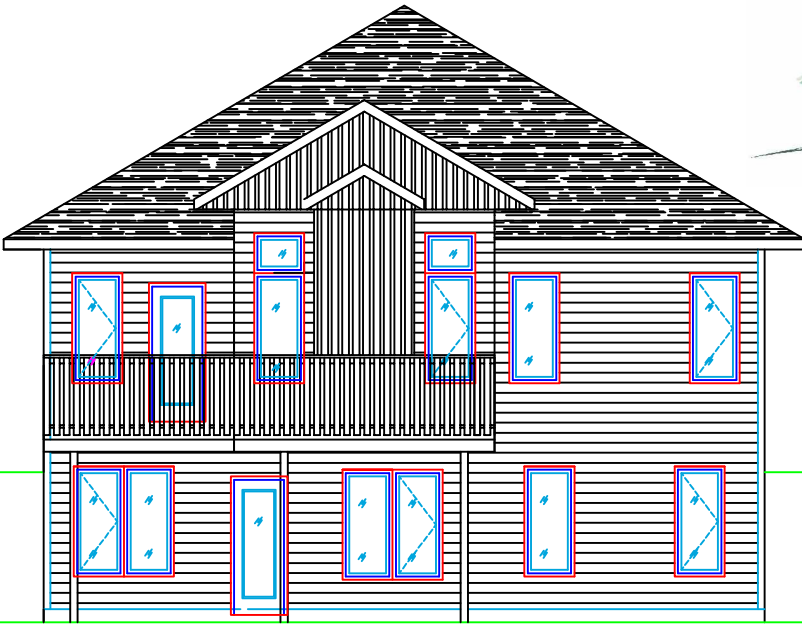

Designed For Living • Built For Life
www.riserhomes.com

Front Elevation

Poplar 3

1297 Sqft Bungalow
2 Brm, 2 Bath
Attached Garage

Main Floor Plan

Designed For Living • Built For Life
www.riserhomes.com

Poplar 3

1297 Sqft Bungalow
2 Brm, 2 Bath
Attached Garage